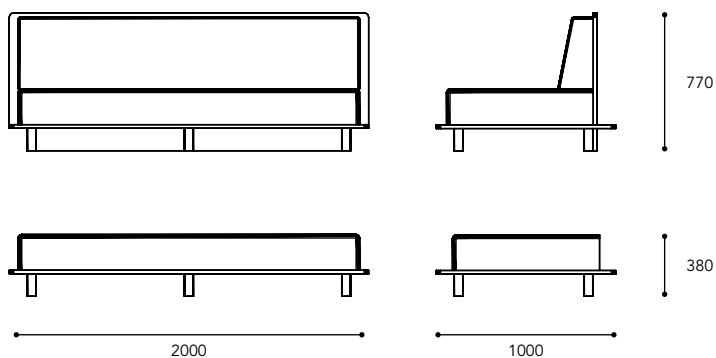

## General description:

Low-back sofa that is both simple and elegant. The transparent Plexiglass frame allows it to blend in with any environment while still appearing both delicate and unique. It can be used for bench seating simply by unscrewing the back. The frame is made of 20mm-thick Plexiglass with polyurethane foam padding. The ample backrest padding makes it comfortable. Several upholstery options are available from our collection.

## Technical description:

Frame and legs in Plexiglass.

Polyurethane foam padding.

Removable and washable (cushion/seat) covers.

Sizes and upholstery can be customized.

100% MADE IN ITALY

**JUDITH CASTELLÓ**